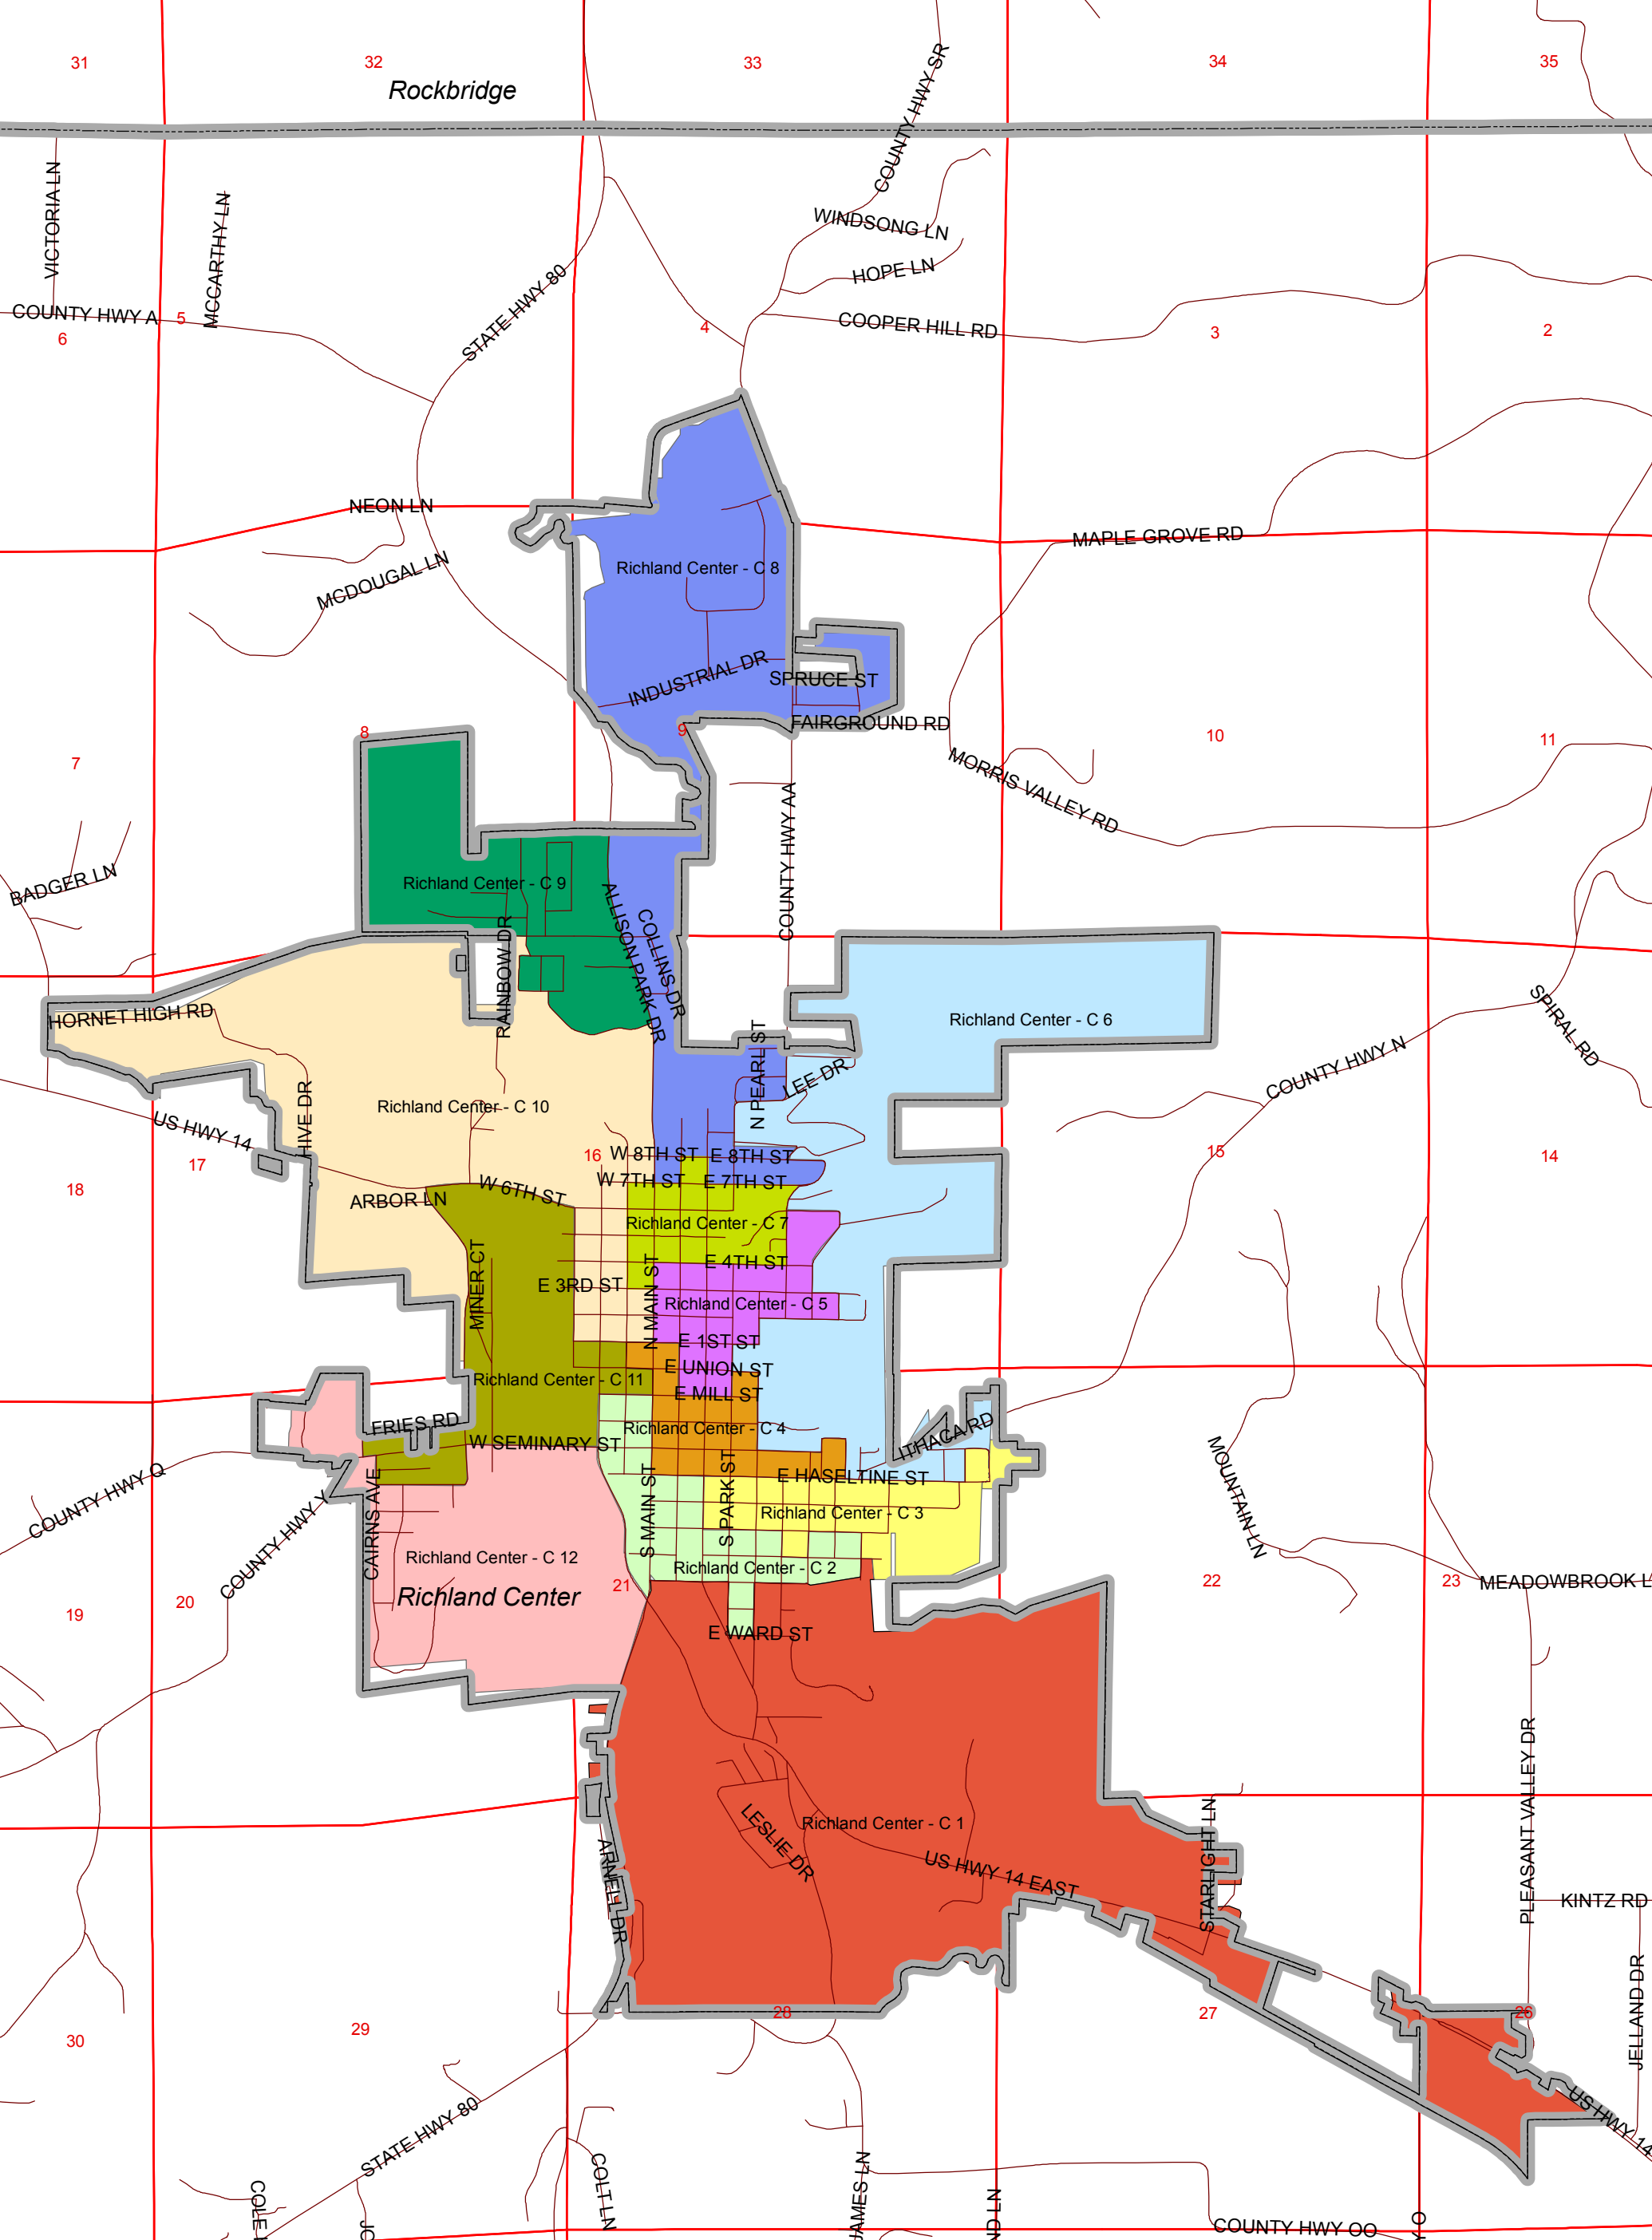

Rockbridge

**City of Richland Center  
Proposed Ward Plan  
06-17-2011**