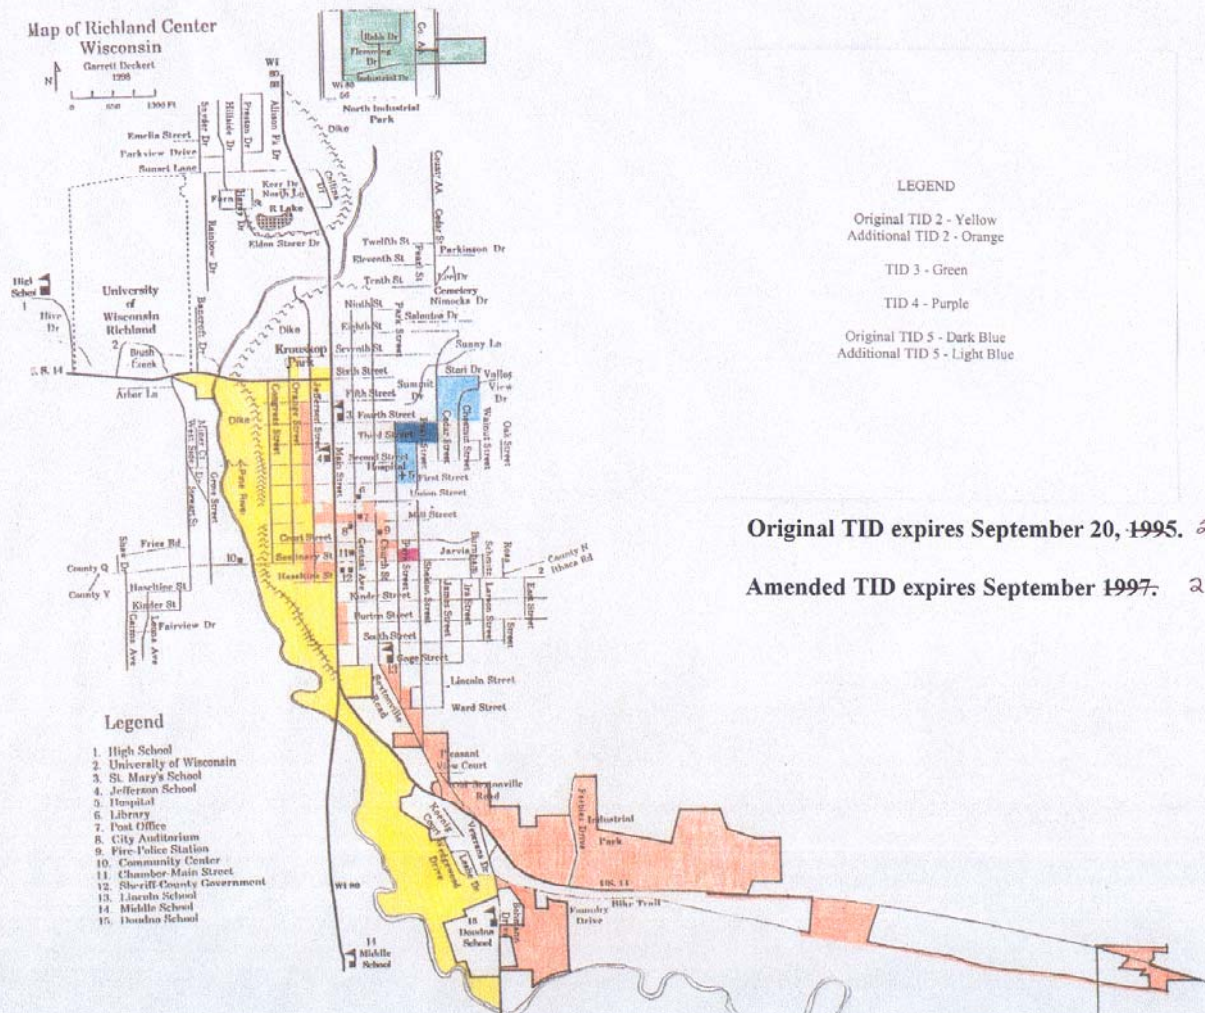

Map of Richland Center
Wisconsin

Garrett Deckert
1998

0 500 1000 Feet

Legend

LEGEND

- Original TID 2 - Yellow
- Additional TID 2 - Orange
- TID 3 - Green
- TID 4 - Purple
- Original TID 5 - Dark Blue
- Additional TID 5 - Light Blue

Original TID expires September 20, 1995. 2005

Amended TID expires September 1997. 2000